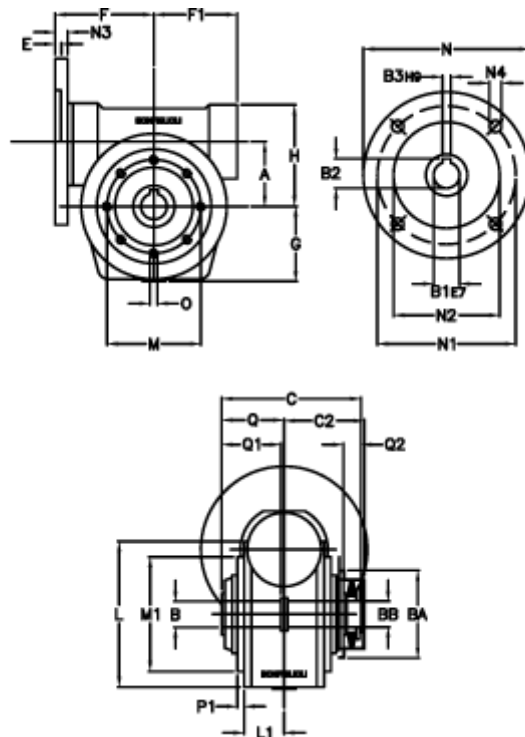

Data Sheet

Article number: 390204907072236
 Description: Worm Gear with Torque Limiter
 VF 49-L2-P-70 P63B5

Measures

a = 49.50	C2 = 63,5	L1 = 36.8	O = M6x8
B = 25	Description = VF 49P-xx-63B5	m = 94	P1 = 2.5
B1 E7 = 11	E = 3.0	M1 = 68	Q = 51.0
B2 = 12.8	F = 70	N = 140	Q1 = 41
B3 H9 = 4	F1 = 63	N1 = 115	Q2 = 15
BA = 63	g = 56	N2 = 95	
BB H7 = 14	H = 80.0	N3 = 10.5	
C = 105	L = 107.5	N4 = 9,5	